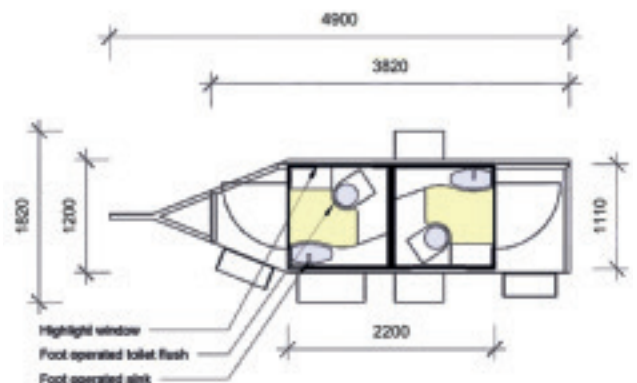

Features:

- Our Duo unit caters for approximately 100 guests (depending on event type).
- Ladies & Gentlemans facilities
- Fully Air Conditioned for your Comfort.
- Totally self-contained units, all that is required is a standard 240V electricity supply. No sewage or mains water connection is needed.
- Health and safety is a priority. All our units are fitted with slip-resistant flooring and non-slip access steps with hand rails.
- Internal & external LED lighting