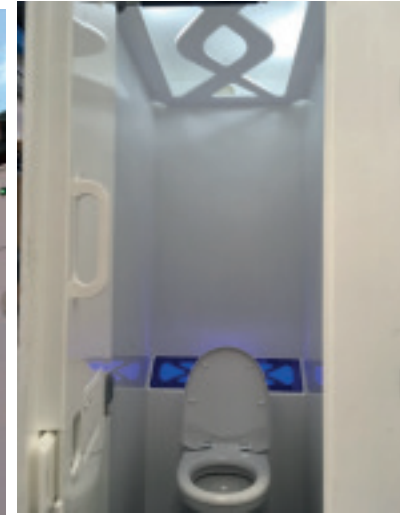

CONNECT 3 Toilets

Modern and ergonomic design with 3 individual cubicles made with medical grade materials.

Features include soft ambient lighting, digital occupancy indication lights and our unique 6 Star WELS rating vacuum toilet.