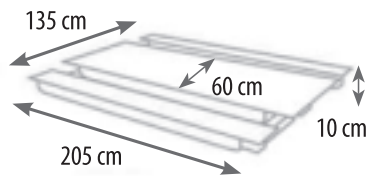

L x W	200 x 135 cm
Table top	205 x 60 cm
Bench	200 x 24 cm
Table top height	75 cm
Bench height	45 cm
Stacking height	10 cm
Weight	ca. 45 kg