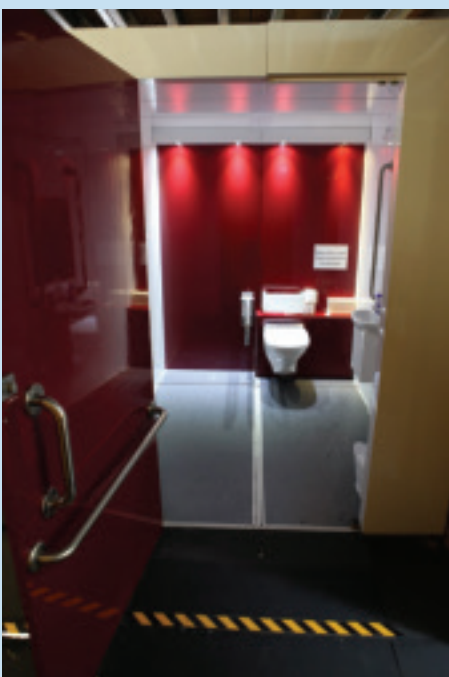

Sydney Opera House

With over 35 years of experience, we know how to make sure crowds have the right facilities. With a large range of event toilet hire options, we can take care of everything from a local one-day public event to huge arts festivals running for weeks.

Splashdown has been providing mobile sanitation for the Sydney Opera House over the years for a number of different events. We have provided Bespoke Luxury Bathroom Modules, Connect 3 vacuum toilets and other products which have consistently exceeded patrons expectations.

Our Bespoke Luxury Modules are the ultimate experience in flexibility and design and use the latest in environmentally superior vacuum technology. The units can be installed in any building with a standard doorway entrance, in any number of configurations in order to suit the event and venue.