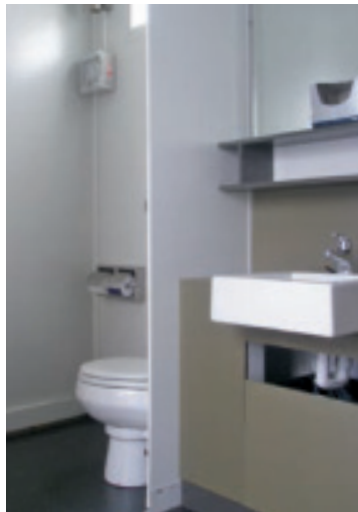

LUXURY BATHROOMS

Our Luxury bathrooms are designed to provide outdoor facilities adjacent to marquees, trade displays, catering precincts and much more.

We can provide these bathrooms to offer the best possible level of service, mindful of patron male and female ratios. All bathrooms have large vanity areas with well appointed fittings and mirrors.

The Luxury bathrooms are very well suited to weddings and private and/or corporate functions when you want comfort and something a bit more appealing to the eye.

Event managers can choose between our standard supply of paper hand towels and soap, or an upgrade to cloth hand towels and designer soaps to suit the occasion.

Luxury bathrooms can be delivered by tilt tray or crane truck. All bathrooms connect to mains water and power (waste is self contained). For areas with no mains water, remote tanks can be supplied. Lighting requires a 15 amp single phase.

Luxury bathroom options:

- Male bathroom, female bathroom, combination bathroom, duo toilet trailer and disabled/accessible toilet.
- Attendants may be provided in black and white uniforms.