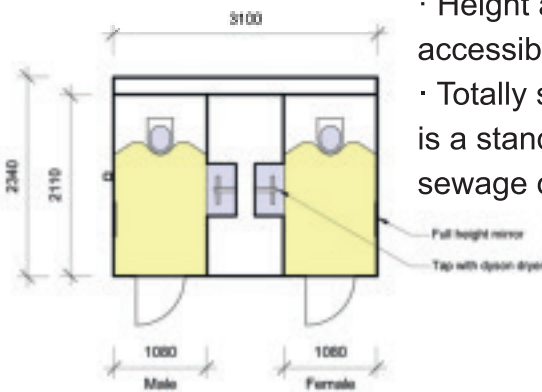

## DUO Gold Toilet Trailer

- **Dimensions: 2.66m(H) x 2.33(W) x 3.17m(L)**