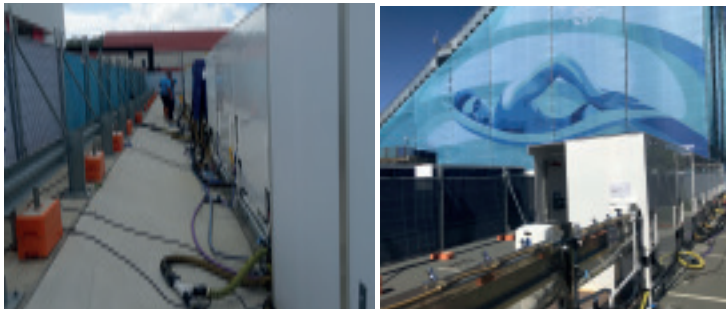

## WATER INFRASTRUCTURE AND EVENT PLUMBING

**Splashdown events can install a temporary water infrastructure for your event large or small.**

Our specialist team, headed by staff whom have major event experience from events such as The London 2012 Olympic Games & The Commonwealth Games 2018 will ensure that whatever you need, from a simple hand wash unit to banks of full flushing toilets, the water will arrive at the correct pressure and quality expected.