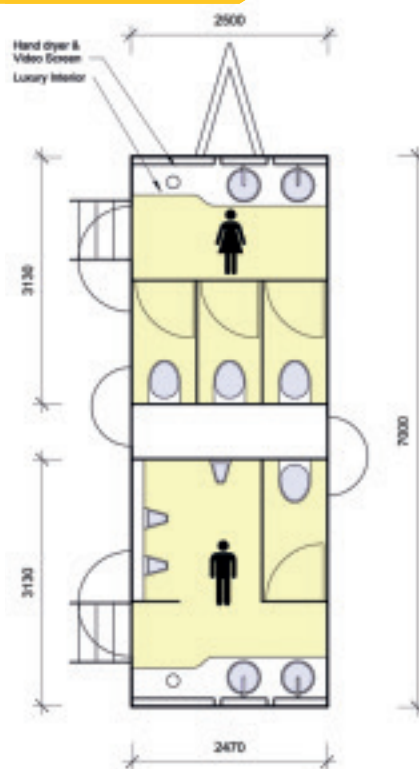

Hollywood Toilet Building

Stylish and Functional Hollywood Toilet Building

Features:

- 3 ladies cubicles, 1 gents cubilce, 3 urinals
- Baby changing unit
- Luxury interior design
- Luxury wash area with hand dryers, designer raised sinks and high quality chrome taps
- LCD music screen to provide entertainment
- Includes luxury hand soap and hand towels.
- Simple installation