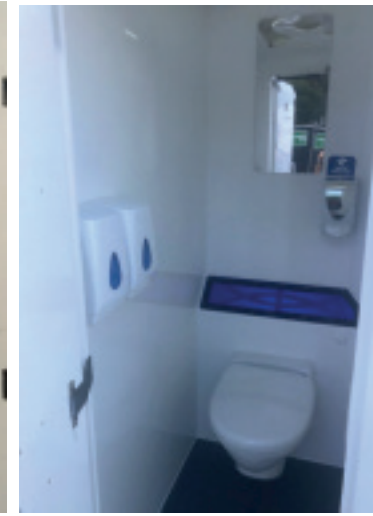

CONNECT 3 Toilets

Modern and ergonomic design with 3 individual cubicles made with medical grade materials.

Features include soft ambient lighting, digital occupancy indication lights and our unique 6 Star WELS rating vacuum toilet.