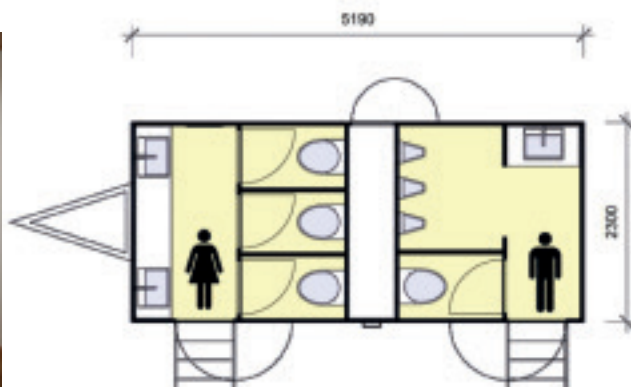

Mobile Bathrooms

Trailer Dimensions:
3.0m (H) by 2.3m (W) by 6.7m long. Please allow 1m for step placement

Artist Series (3+1) Trailer

Air-conditioned Artist Series Toilet Trailer features:

- 3 ladies toilets, 1 men's toilet and 3 urinals
- Light and spacious modern interior
- Raised designer hand basins
- High quality chrome taps
- High quality soaps and moisturisers
- Modern paper towel and toilet paper dispensers
- Full length mirrors in both the ladies and gents
- Internal external LED lighting
- Air conditioning for your comfort