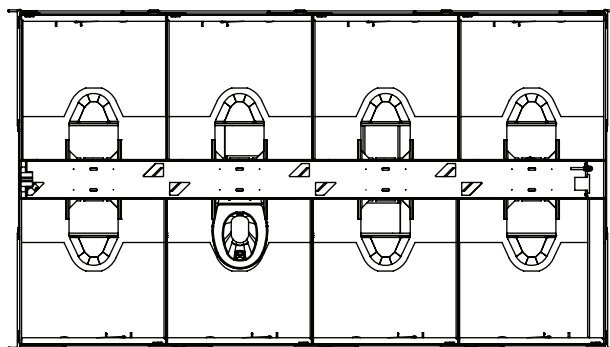

CONNECT 8 Toilets

Modern and ergonomical design with 8 individual cubicles ideal for general admission areas, made with medical grade materials and designed with minimal cleaning and maintenance in mind.

Features include: soft ambient lighting and digital occupancy lighting